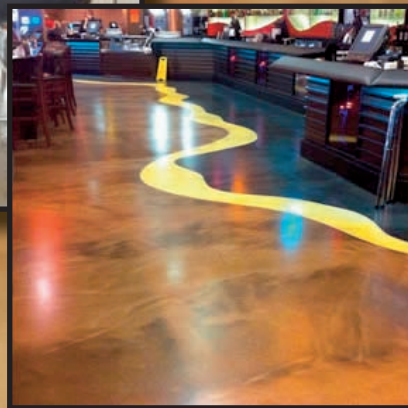

Florock®

Excellence in Polymer Flooring

Florotallic Decorative Flooring System

Florotallic is a unique flooring system with a shimmering metallic look.

Floro

Florotallic is used in offices, schools and universities, locker rooms, showrooms and retail facilities.

Florotallic is available in a variety of colors and decorative effects to provide a unique and exciting floor.

Florotallic is a durable, mar resistant floor that is easy to clean, and the unique installation technique assures each Florotallic floor is one of a kind. Its glamorous, metallic look is an economical way to decorate any room.

Florotallic is:

- A green, LEED compliant system
- A more economical option than stain or tile
- Light reflective for safety
- Available with many skid resistant options
- More uniform in appearance than stained concrete