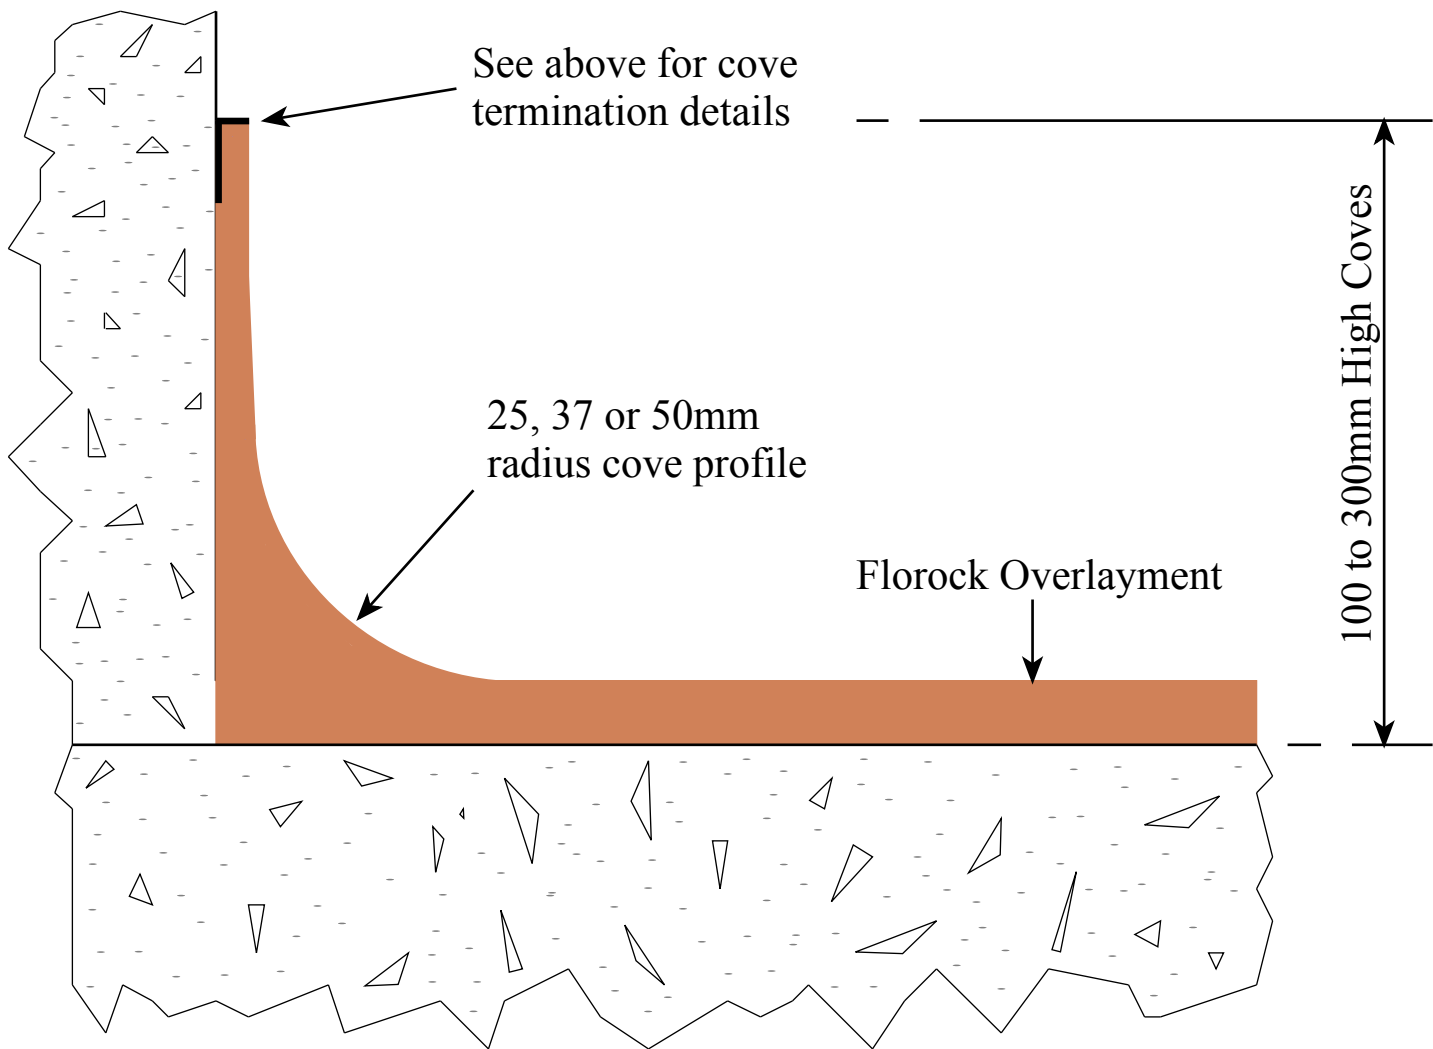

Right Angle Metal or Plastic Cove Strip

Stainless Steel "Birds Beak"

Mortar Joint

Tape Line

Florock[®]
Excellence in Polymer Flooring

Cove Base Detail
 Standard Profile (with & without Cove Strip)

www.florock.co.uk
 Tel No. 0800 731 1055
 Email. info@florock.co.uk

Scale:
 Not to scale

Date:
 25/02/13

Drawn By:
 CJG

Drawing No.
 FL/021