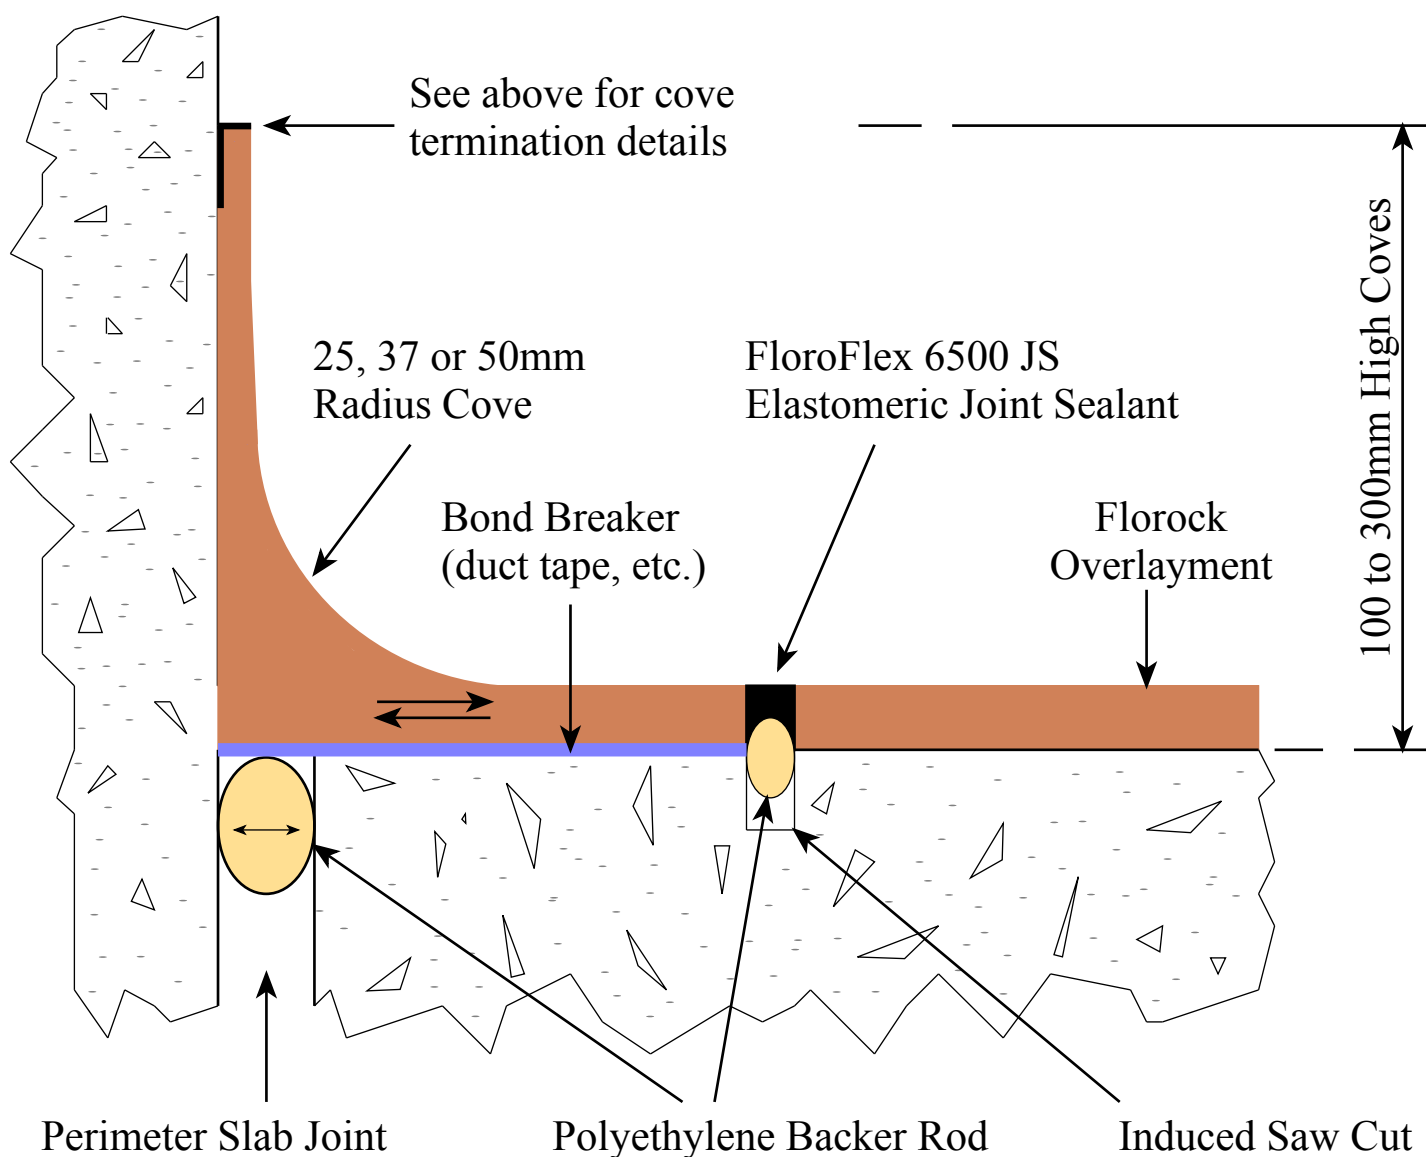

Right Angle Metal or Plastic Cove Strip

Stainless Steel "Birds Beak"

Mortar Joint

Tape Line

Florock[®]
Excellence in Polymer Flooring

Cove Base Detail
 Expansion or Isolation Joint at
 Wall / Floor Interface